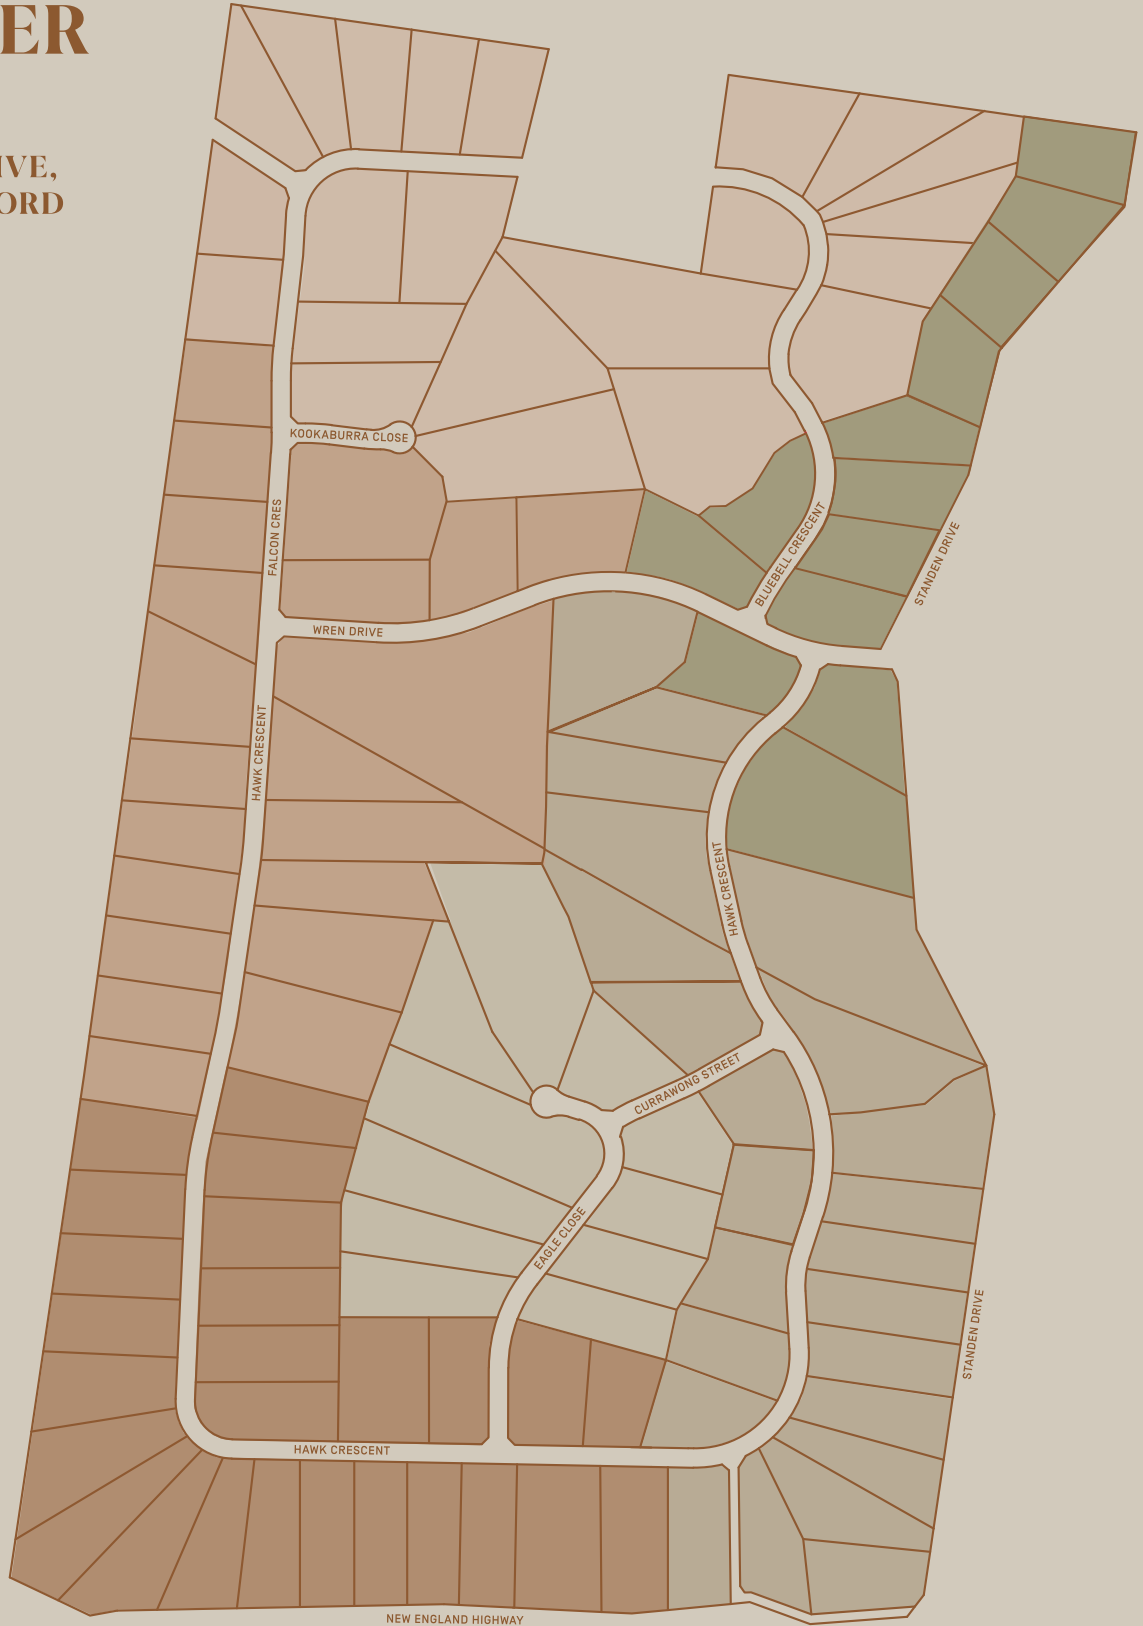

MURRAYS RISE

· LOWER BELFORD ·

MASTER PLAN

STANDEN DRIVE,
LOWER BELFORD

- STAGE 1 LOTS
- STAGE 2 LOTS
- STAGE 3 LOTS
- STAGE 4 LOTS
- STAGE 5 LOTS
- STAGE 6 LOTS

Disclaimer: The particulars are set out as a general outline for the guidance of intending purchasers and do not constitute an offer or contract. All descriptions, dimensions, references to conditions and necessary permutations for use and others details are given in good faith and are believed to be correct, but any intending purchasers should not rely on them as statements or representations of fact, but must satisfy themselves by inspection or otherwise to the correctness of each item, and where necessary seek advice. No third party supplier or their agents has any authority to make or give any representations or warranty in relation to this property. Belford Land Corporation is excluded from all liability in relation to your use and reliance on this brochure.